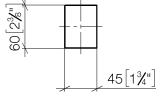

**Required miscellaneous**

---

**Attachment set for towel bar/tumbler mounting on two sides -** 12 351 970 90

## Door handle - Chrome

---

11 000 980

mm [inches]

Door handle - Chrome

11 000 980

Spare parts list

No.	Item Number	Name	Quantity used	Delivery time
1	09 30 30 170 90	screw	2	2
2	08 17 98 557-00	cover	1	10
3	04 31 11 113 00 90	pin	1	2
4	08 17 98 558-00	handle	1	10