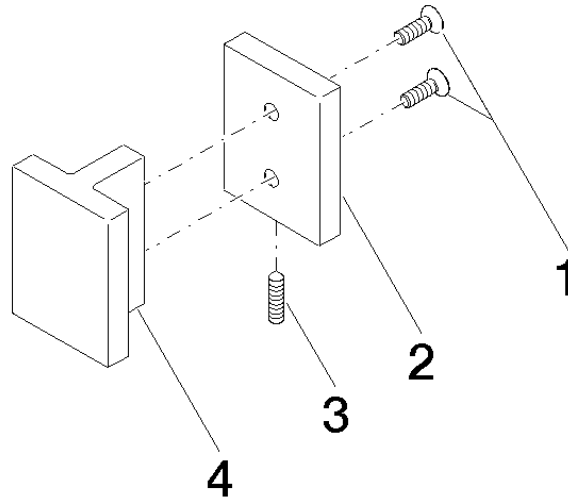

**Door handle - Chrome**

---

11 000 980

	Chrome	11 000 980-00
	Brushed Platinum	11 000 980-06
	Matte Black	11 000 980-33

**Required miscellaneous**

---

**Attachment set for towel bar/tumbler mounting on one side** 12 350 970 90  
-  
•for installation on glass tiles

**Required miscellaneous**

---

**Attachment set for towel bar/tumbler mounting on two sides -** 12 351 970 90

## Door handle - Chrome

---

11 000 980

mm [inches]

Door handle - Chrome

11 000 980

Spare parts list

No.	Item Number	Name	Quantity used	Delivery time
1	09 30 30 170 90	screw	2	2
2	08 17 98 557-00	cover	1	10
3	04 31 11 113 00 90	pin	1	2
4	08 17 98 558-00	handle	1	10