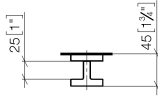

**Required miscellaneous**

---

**Attachment set for towel bar/tumbler mounting on two sides -** 12 351 970 90

## Door handle - Chrome

---

11 000 980

mm [inches]

Door handle - Chrome

11 000 980

Spare parts list

No.	Item Number	Name	Quantity used	Delivery time
1	09 30 30 170 90	screw	2	2
2	08 17 98 557-00	cover	1	10
3	04 31 11 113 00 90	pin	1	2
4	08 17 98 558-00	handle	1	10